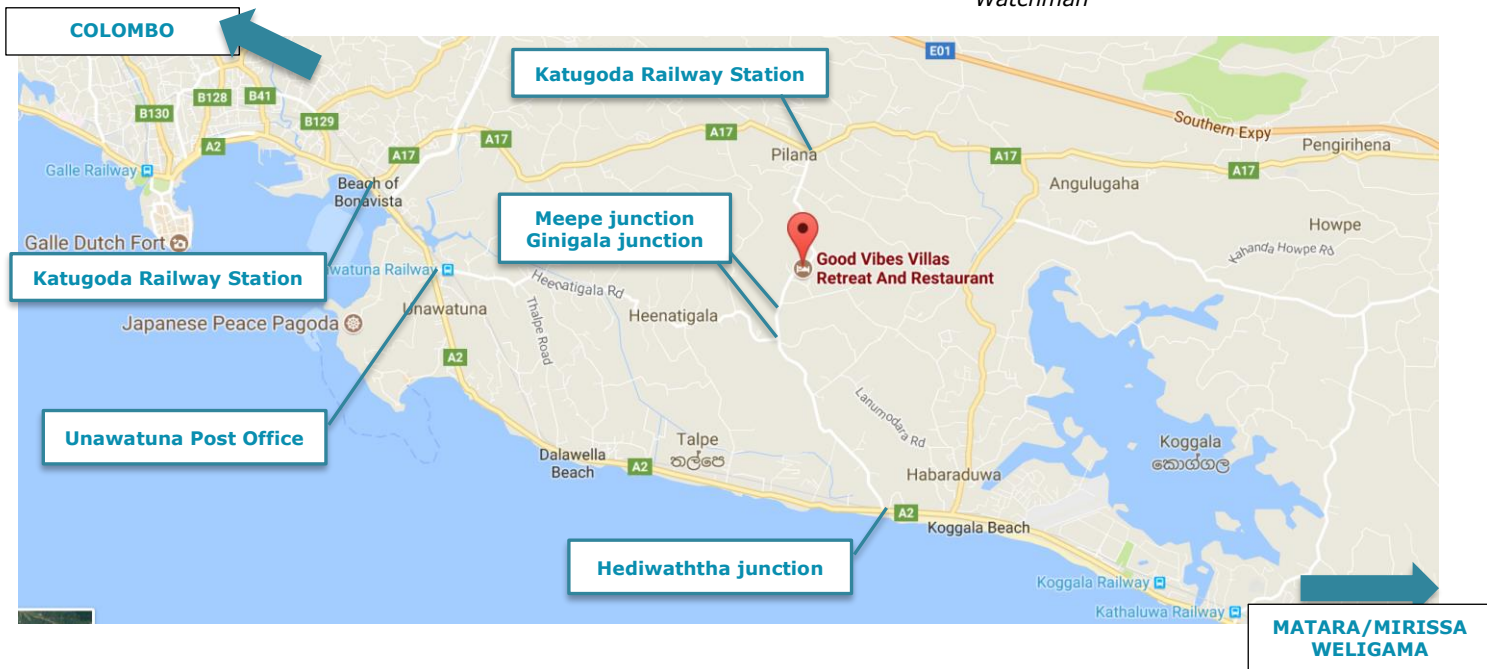

FROM MATARA/MIRISSA/WELIGAMA:

- On Matara Road A2 (along the beach) direction Unawatuna
- After Kogola Air Base and Habaraduwa Railway Station
- Turn right at **Hediwaththa junction** and take enter Habaraduwa Road for 3.8km
- You will pass **Ginigala junction** and **Meepe junction**
- The Good Vibes Villas is located on your right 0.7km after Meepe junction

6°01'19.6"N 80°17'25.3"E

Deepal +94 77 807 9718
Kasun +94 78 854 3334
Dinassiri +94 71 541 7840
Watchman